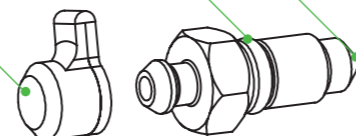

# TRIAL ZONE DISC BRAKE CALIPER ASSEMBLY

**Connector bolt**  
HBSP047

**Bleed nipple**  
HBSP238

**Bleed nipple O'ring**  
HBSP239

**Rubber cap**  
HBSP240

**Pad pin**  
HBSP204

**Bore cap O'ring**  
HBSP251

**Bore cap**  
HBSP250

**Bore cap tool**  
HTTC-TD  
NOT TO SCALE

**M6 sealing washer x 2**  
HBSP26

**90° Connector**  
HBSP162

**Pad pin R clip**  
HBSP171

**9:74 Postmount  
Caliper body**  
HBSP360

**Brake pad**  
HBSP170