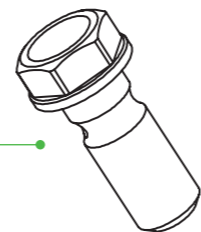

# TRIAL ZONE DISC BRAKE CALIPER ASSEMBLY

**Connector bolt**  
HBSP047

**Bleed nipple**  
HBSP238

**Bleed nipple O'ring**  
HBSP239

**Rubber cap**  
HBSP240

**Pad pin**  
HBSP204

**Bore cap O'ring**  
HBSP251

**Bore cap**  
HBSP250

**Bore cap tool**  
HTTC-TD  
NOT TO SCALE

**M6 sealing washer x 2**  
HBSP26

**90° Connector**  
HBSP162

**Pad pin R clip**  
HBSP171

**9:74 Postmount  
Caliper body**  
HBSP360

**Brake pad**  
HBSP170