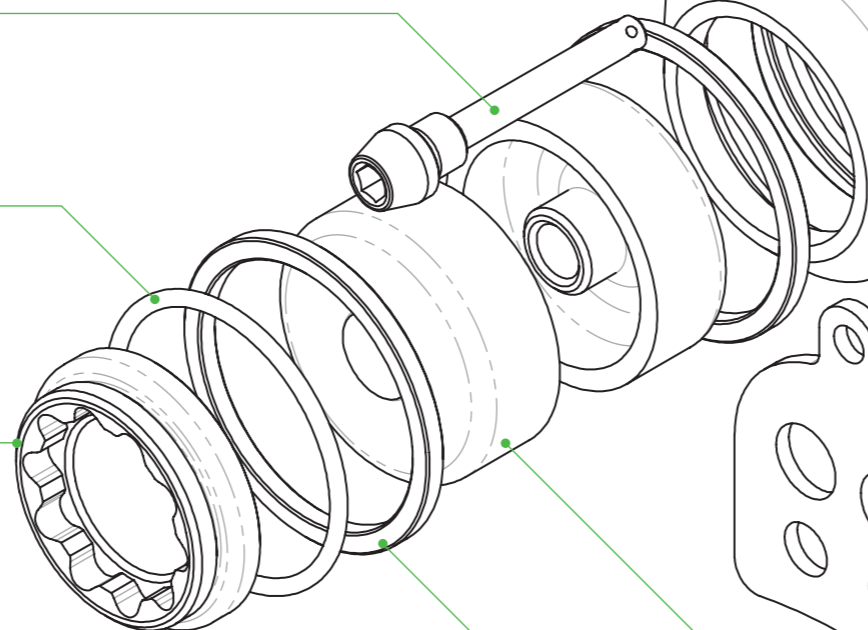

# TRIAL ZONE DISC BRAKE CALIPER ASSEMBLY

**Connector bolt**  
HBSP047

**Bleed nipple**  
HBSP238

**Bleed nipple O'ring**  
HBSP239

**Rubber cap**  
HBSP240

**Pad pin**  
HBSP204

**Bore cap O'ring**  
HBSP251

**Bore cap**  
HBSP250

**Bore cap tool**  
HTTC-TD  
NOT TO SCALE

**M6 sealing washer x 2**  
HBSP26

**90° Connector**  
HBSP162

**Pad pin R clip**  
HBSP171

**9:74 Postmount  
Caliper body**  
HBSP360

**Brake pad**  
HBSP170

**Piston x 2**  
HBSP166

**Piston seal x 2**  
HBSP207