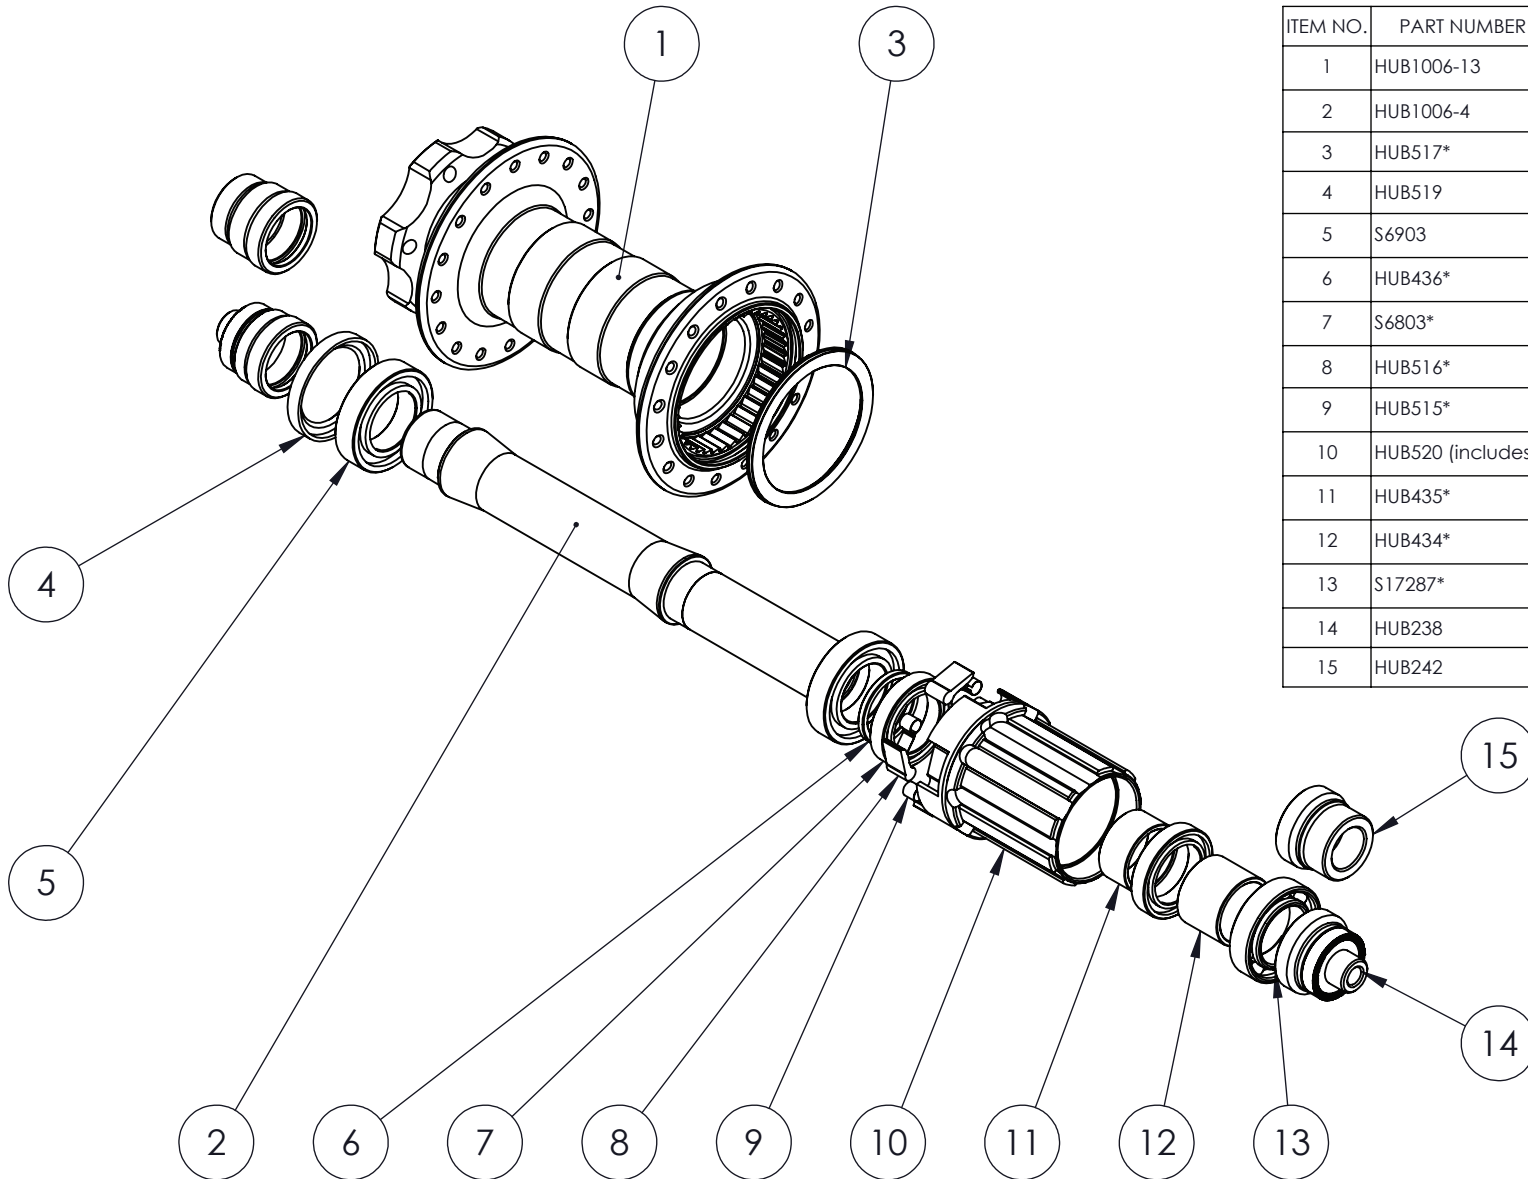

Pro 2 EVO Fatsno 170mm Rear Hub

ITEM NO.	PART NUMBER	DESCRIPTION	QTY.
1	HUB1006-13	Pro 2 EVO Rear Hub Body FATSNO 170mm 32H	1
2	HUB1006-4	Pro 2 EVO FATSNO 170mm Rear disc axle	1
3	HUB517*	Pro 2 Drive Side Seal	1
4	HUB519	Pro 2/3/EVO Non-drive seal	1
5	S6903	Stainless Steel Bearing - S6903 2RS	2
6	HUB436*	Pro 3 Internal spacer - 2mm	1
7	S6803*	Stainless Steel Bearing - S6803 2RS	2
8	HUB516*	Pro 2/3/EVO Pawl (set of four)	1
9	HUB515*	Pro 2/3/EVO Pawl Spring (set of four)	1
10	HUB520 (includes *)	EVO/PRO3 Aluminium Rotor Body Assembly Shimano	1
11	HUB435*	Pro 3 Internal spacer - 10mm	1
12	HUB434*	Pro 3 Internal spacer - 15mm	1
13	S17287*	Stainless Steel 17x28x7 Bearing	1
14	HUB238	Pro 2 EVO Rear QR Conversion Kit	1
15	HUB242	Pro 2 EVO Rear X12 Thro Conversion Kit	1