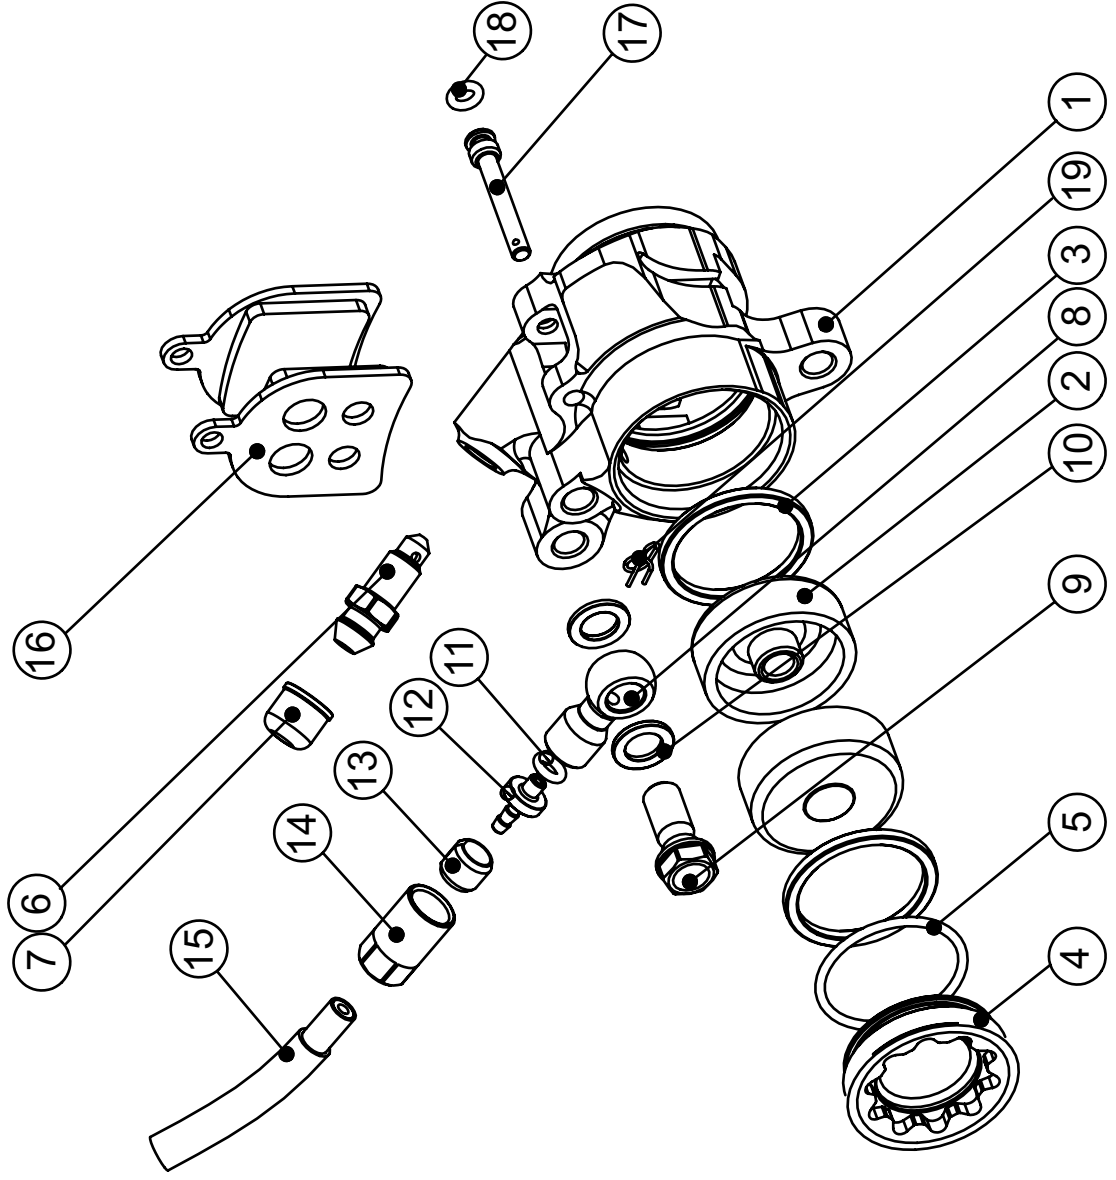

Mono Trial Caliper

ITEM NO.	QTY.	PART NO.	DESCRIPTION
1	1	HBSP165	MONO TRIAL CALIPER BODY (SHELL)
2	2	HBSP166	MONO TRIAL PISTON (INC. MAGNET)
3	2	HBSP167	MONO TRIAL PISTON SEAL
4	1	HBSP168	MONO TRIAL BORE CAP - SILVER
5	1	HBSP169	MONO TRIAL BORE CAP O RING
6	1	HBSP129	MONO BLEED NIPPLE (SHORT)
7	1	HBSP120	RUBBER BLEED NIPPLE COVER
8	1	HBSP162S	90 DEG CONNECTOR - SILVER
9	1	HBSP47	90 DEG BOLT
10	2	HBSP26	SEALING WASHER
11	1	HBSP161	COPPER WASHER
12	1	HBSP160	BRASS INSERT
13	1	HBSP159	OLIVE
14	1	HBSP158	SHROUD
15	1	HBSP157	STAINLESS STEEL BRAIDED HOSE
16	2	HBSP170	MONO TRIAL BRAKE PADS - STANDARD (PAIR)
17	1	HBSP132	MONO CALIPER PAD RETENTION PIN
18	1	HBSP133	MONO CALIPER PAD RETENTION PIN O RING
19	1	HBSP171	MONO PAD PIN CLIP