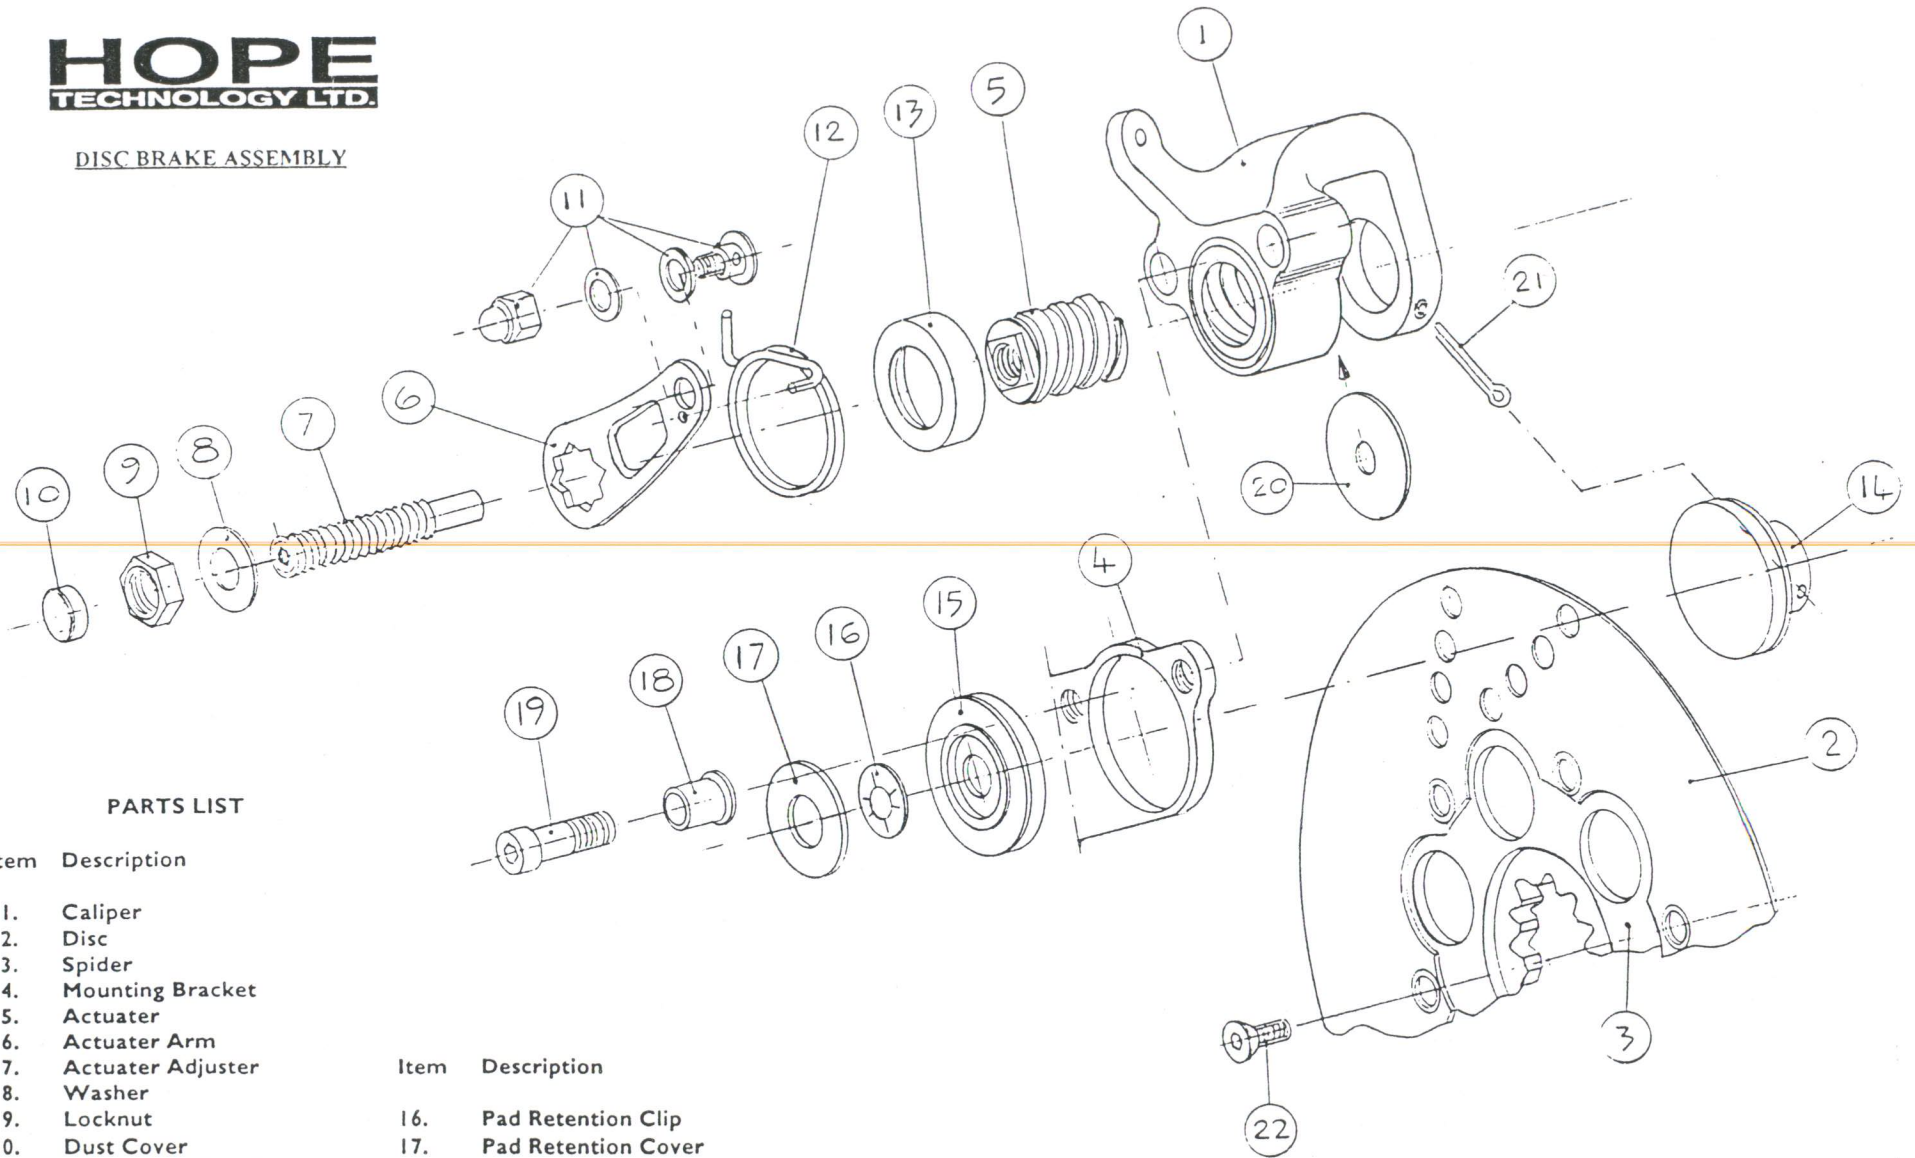

HOPE TECHNOLOGY LTD.

DISC BRAKE ASSEMBLY

PARTS LIST

Item	Description
1.	Caliper
2.	Disc
3.	Spider
4.	Mounting Bracket
5.	Actuator
6.	Actuator Arm
7.	Actuator Adjuster
8.	Washer
9.	Locknut
10.	Dust Cover
11.	Cable Pinch Bolt Assy
12.	Actuator Spring
13.	Outer Seal
14.	Inner Brake Pad
15.	Outer Brake Pad

Item	Description
16.	Pad Retention Clip
17.	Pad Retention Cover
18.	Caliper Slider Pin
19.	Caliper Mounting Bolt
20.	Inner Seal
21.	Split Pin
22.	Disc Mounting Screw