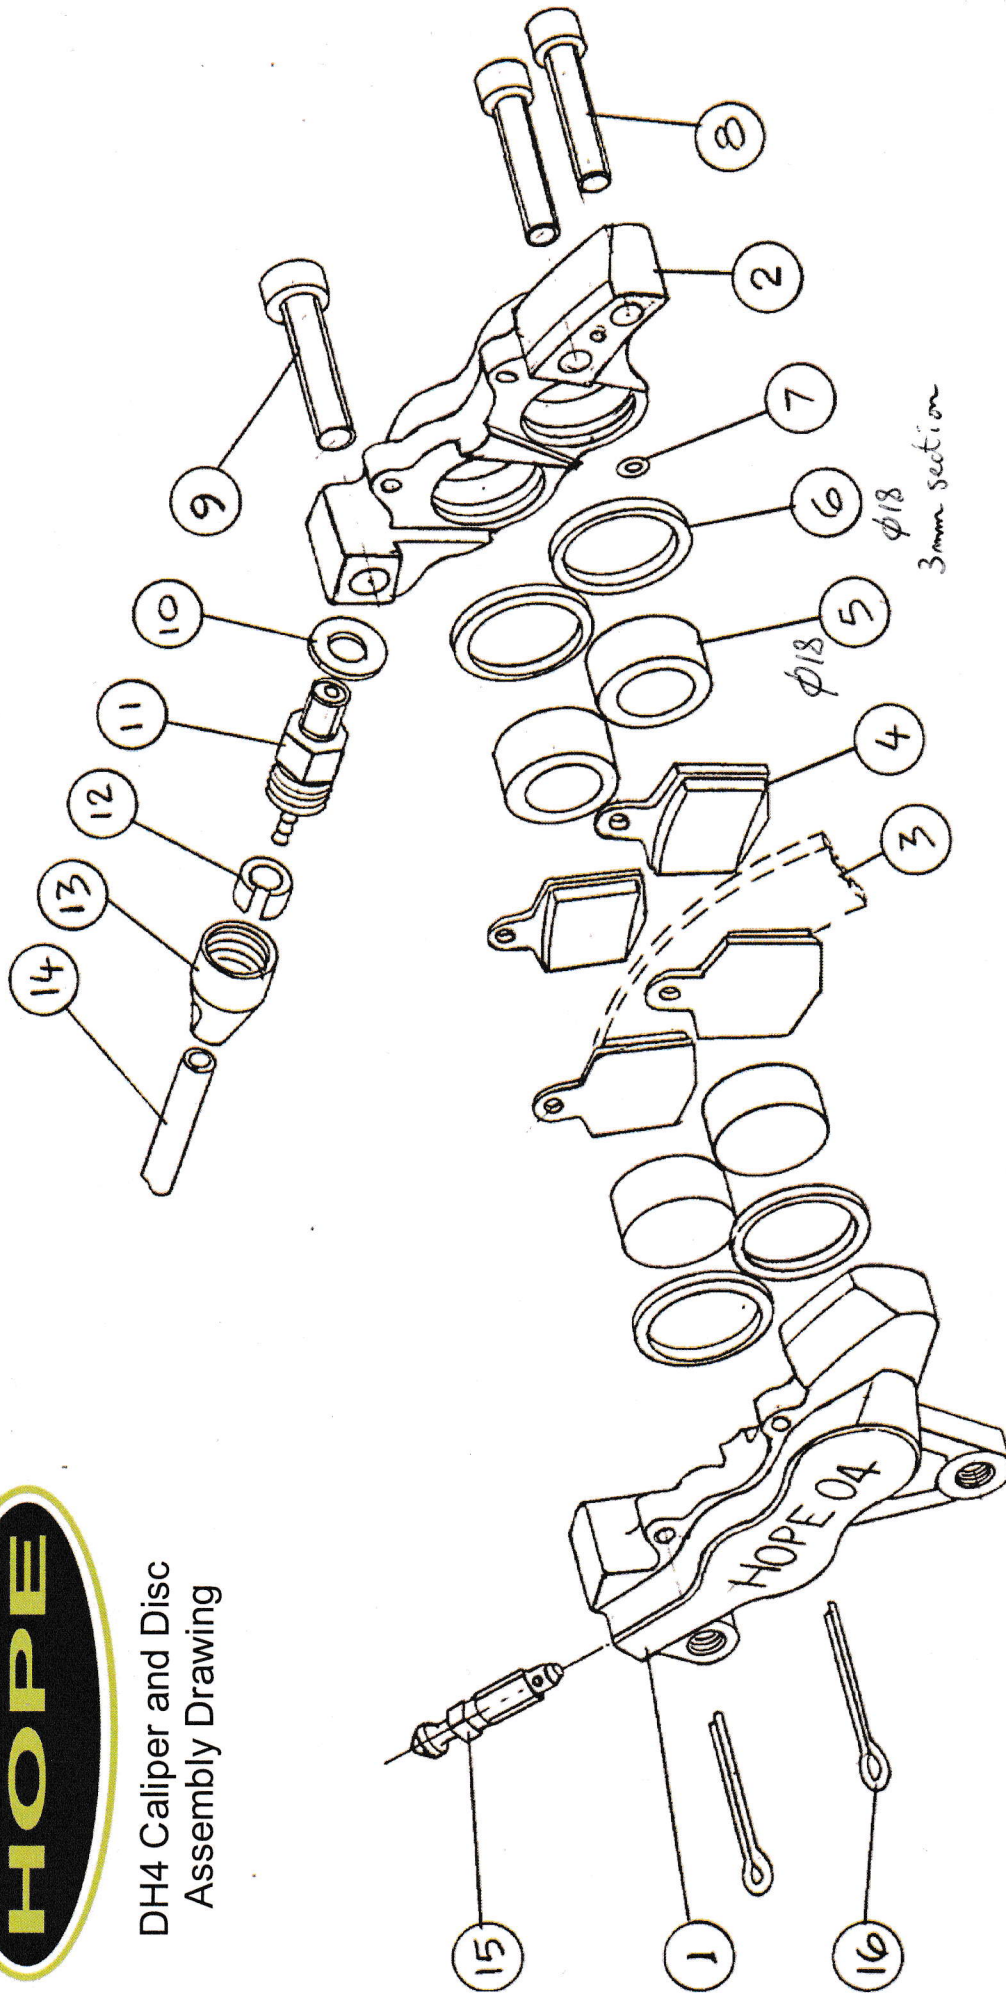

DH4 Caliper and Disc
Assembly Drawing

ITEM PART NO.	DESCRIPTION	QTY.	ITEM PART NO.	DESCRIPTION	QTY.
1	HBSP74	1	9	HBSP79	M6 X 20 CAP SCREW
2	HBSP75	1	10	HBSP26	SEALING WASHER
3	HBSP80	1	11	HBSP27	STRAIGHT CONNECTOR
4	HBSP77	4	12	HBSP28	BRASS OLIVE
5	HBSP76	1	13	HBSP29	ALUMINIUM SHROUD
6	HBSP78	1	14	HBSP30	HOSE
7	HBSP34	1	15	HBSP33	BLEED NIPPLE
8	HBSP72	2	16	HBSP41	SPLIT PIN