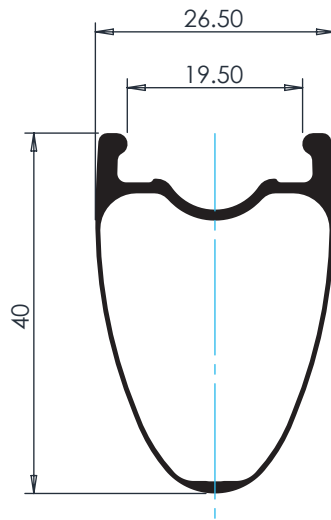

RD FORTY
CARBON
RIM PROFILE

20FIVE
ALLOY
RIM PROFILE